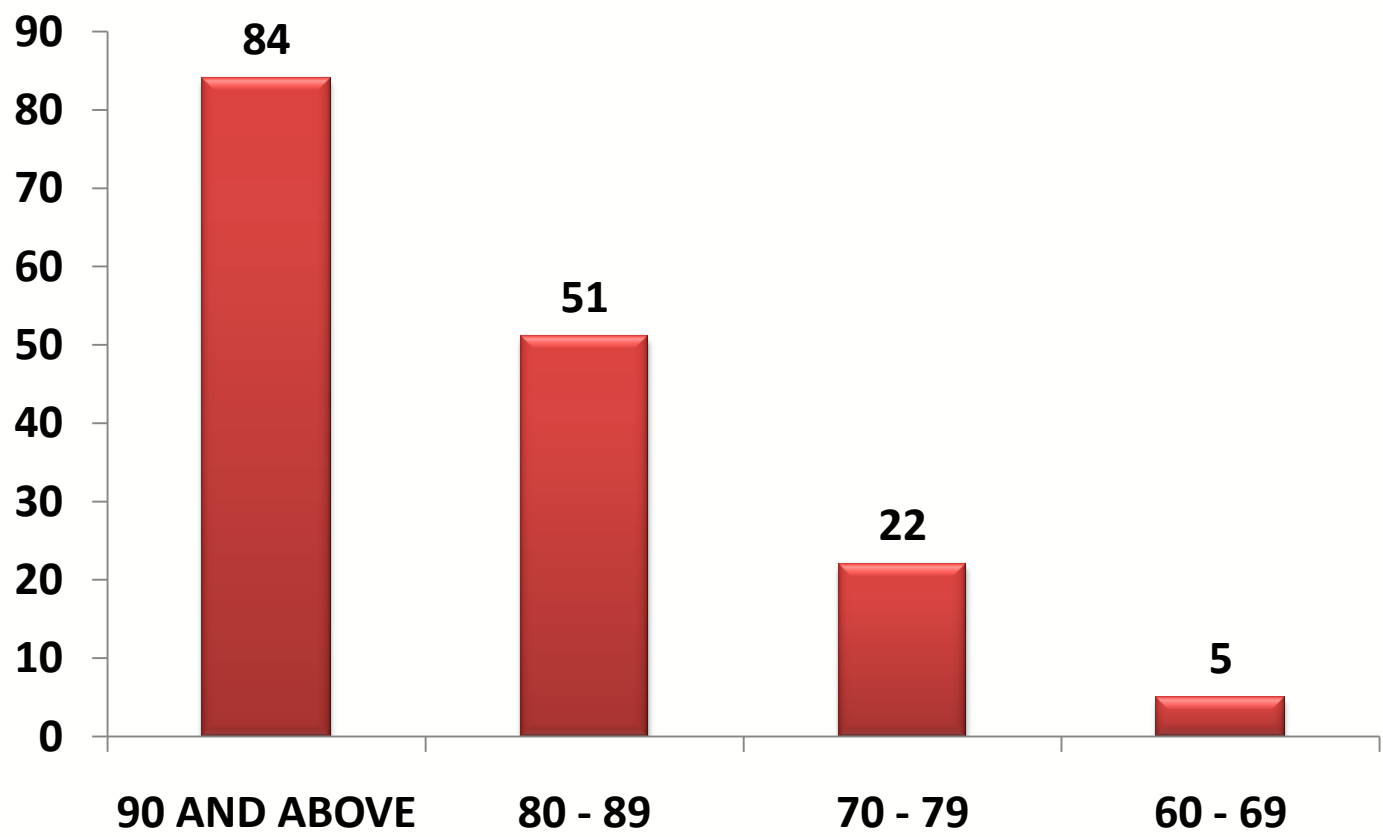

IIIrd TOPPER

**SUSHOBHAN
NAYAK**

SARTHAK SURANA

98%

GLIMPSES OF GRADE X CBSE BOARD RESULTS

TOTAL STUDENTS APPEARED 162

TOTAL STUDENTS 90% AND ABOVE : 84

TOTAL STUDENTS BETWEEN 80% TO 89% : 51

TOTAL STUDENTS BETWEEN 70% TO 79% : 22

TOTAL STUDENTS BETWEEN 60% TO 69% : 5

MERIT HOLDERS

DELIYA KALE

98.4%

MAHIMA SHRIVASTAVA

98.2%

SUSHOBHAN NAYAK