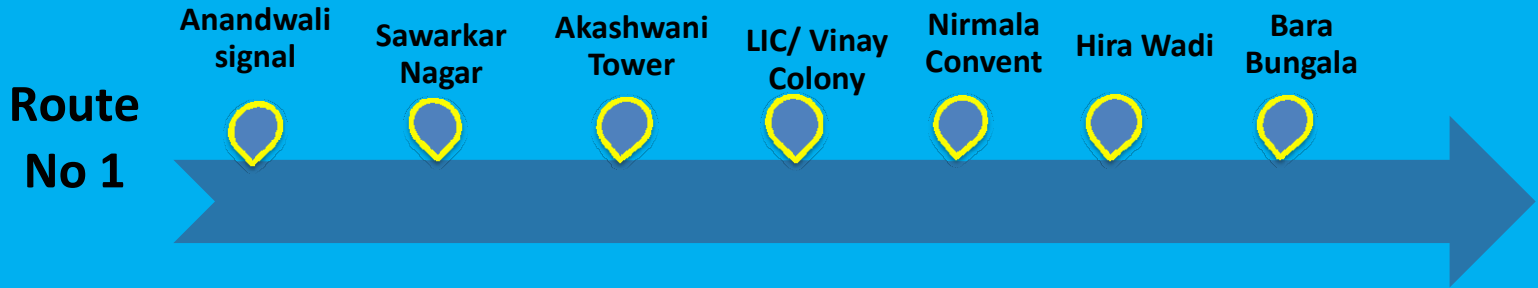

# PODAR INTERNATIONAL SCHOOL, GANGAPUR NASHIK 42222 SCHOOL BUS ROUTE CHART

**Contact No: 8879733725 / 8657541979**

**School Address: Podar International School , Sula Vine  
yard Road,Off Gangapur Road, Govardhan ,  
Nashik 42222**