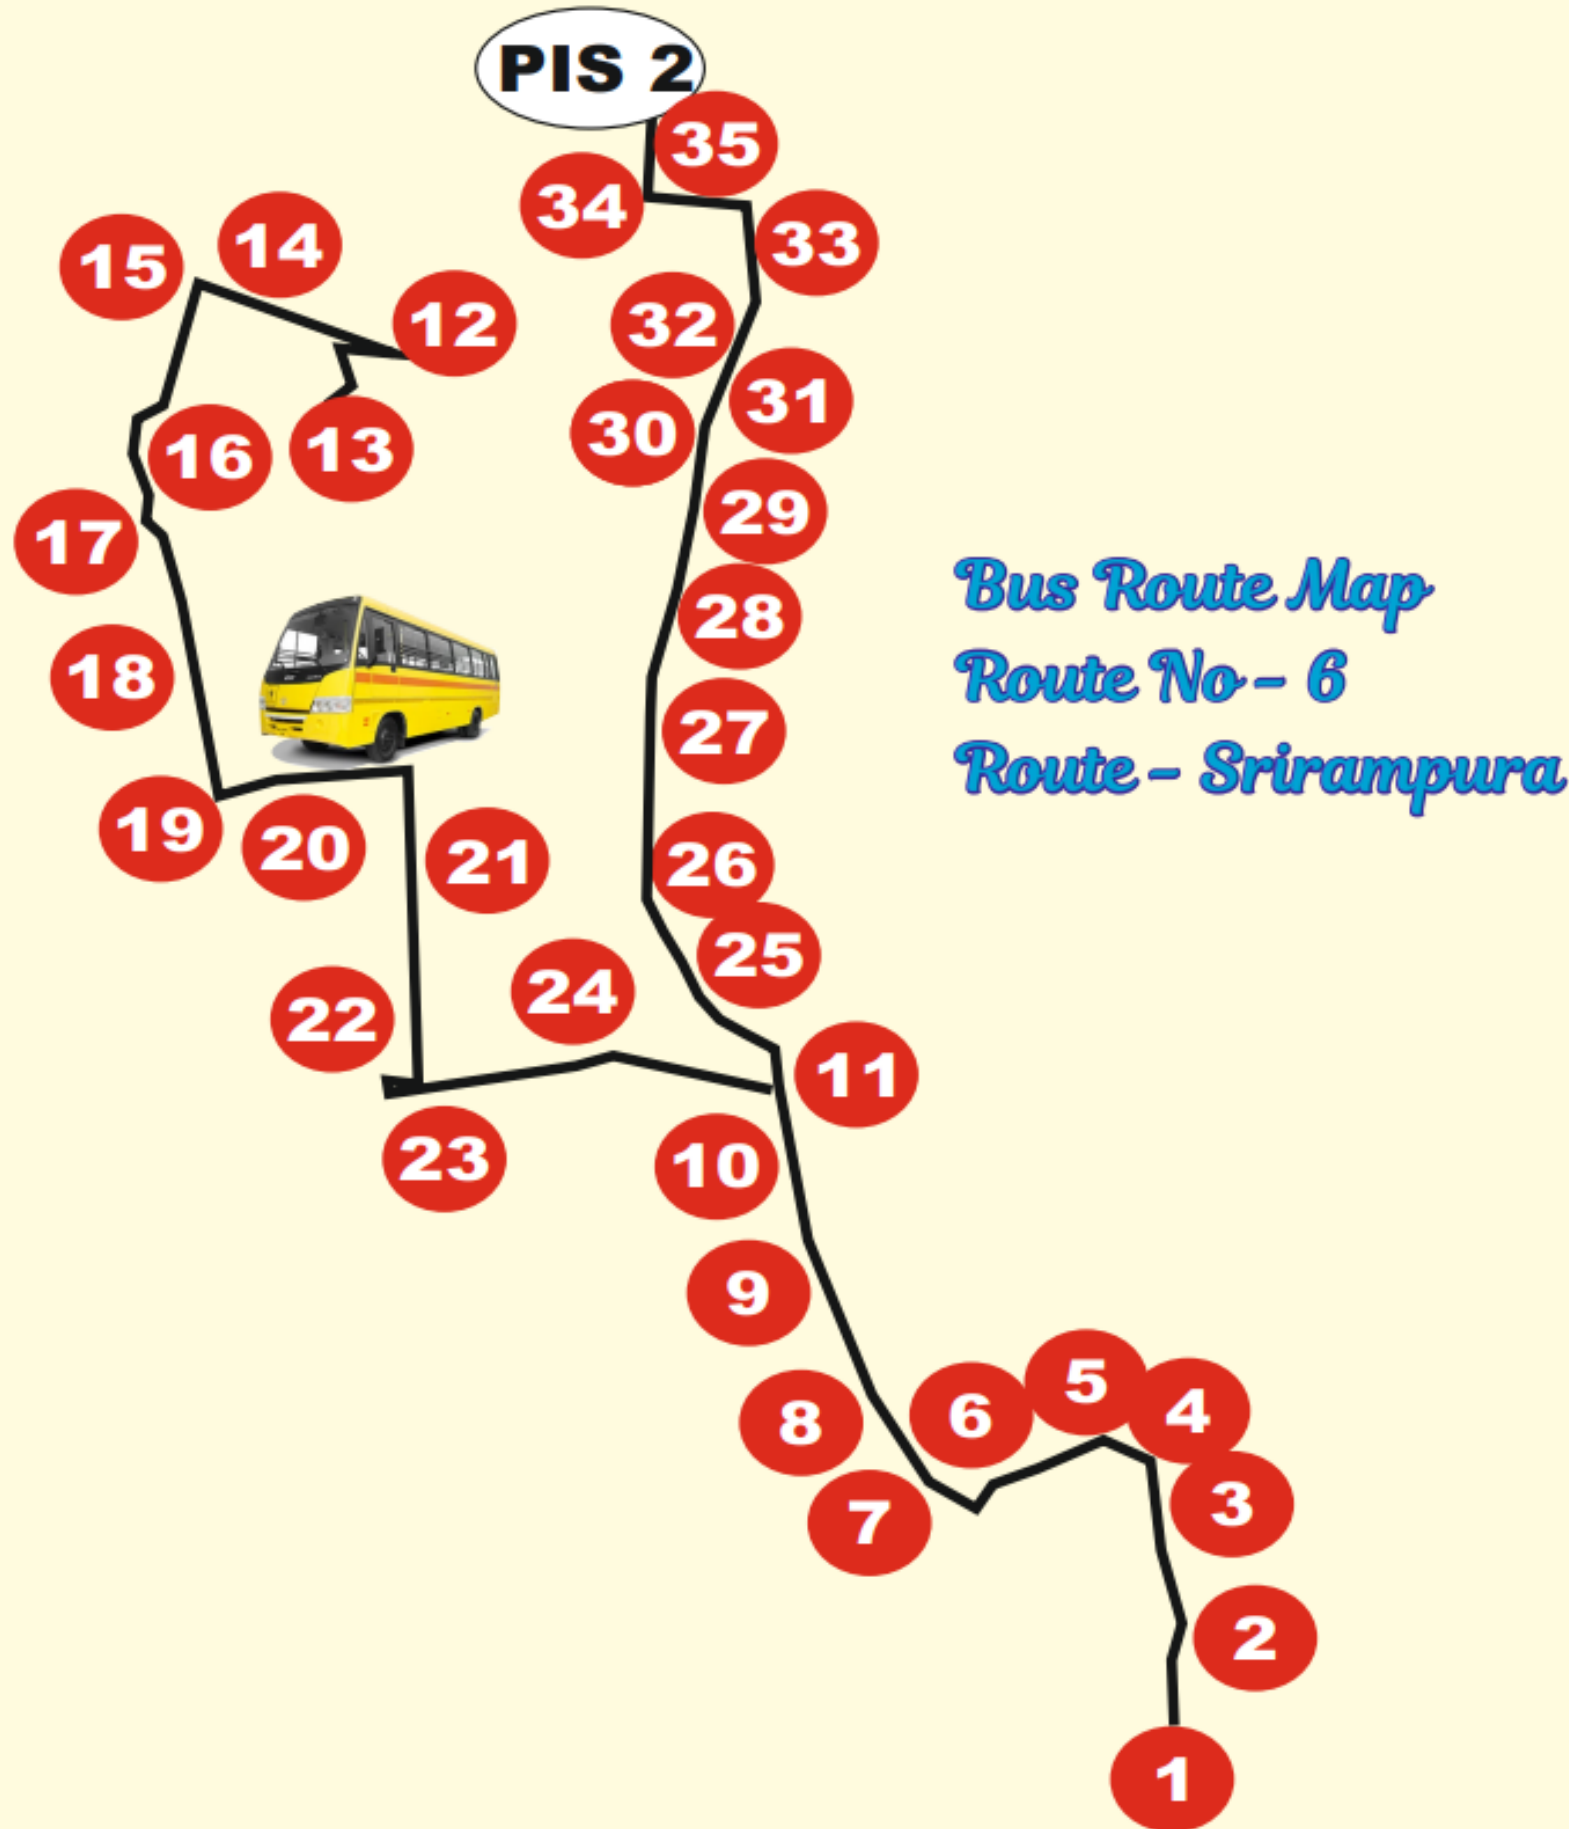

Podar International School Mysuru

2023-2024

PODAR
INTERNATIONAL SCHOOL
MORE THAN GRADES

1. LIC layout 2nd stage srirampura
2. Srirampura nagamma choultry
3. Ramakrishna nagar suyog hospital
4. I Block ramkirshnagar
5. Ring road achrya bhavan
6. Nirikshe school ramkrishnagara
7. Bogadhi main road
8. Kahinya fashions bogadi road
9. Gadige main road
10. Preethi layout vijayanagar 4th satge
11. Gopal swamy badminton preethi layout
12. Sriranga provission store R C layout
13. N P S school 2nd cross
14. Teju corner vijayanagar 4th stage
15. Canara bank water tank 4th stage
16. Ramdev bhanadar vijayanagr 4th stage
17. Basavanahalli bus stop
18. Adhishwara nagar basavanahalli
19. K B L gardenia basavanahalli
20. Silicon foundation apartment basavanahalli
21. SVEI school back road
22. Sadhana badavane basavanahalli
23. Panchacharya layout
24. Sunpure Homes vijayanagar 4th stage
25. KHB colony milk dairy water tank
26. Ramakrishna school circle
27. Dharshini comforts KHB colony
28. Yoga school opposite KHB colony
29. Saraswathi choultry
30. East&West school KHB colony
31. Sri tulasi residency KHB colony hootgalli
32. Near krishna bekary K H B colony
33. Daksha P U college belavadi
34. Silver spring apartment
35. Koorgalli Govt school
36. PIS O2