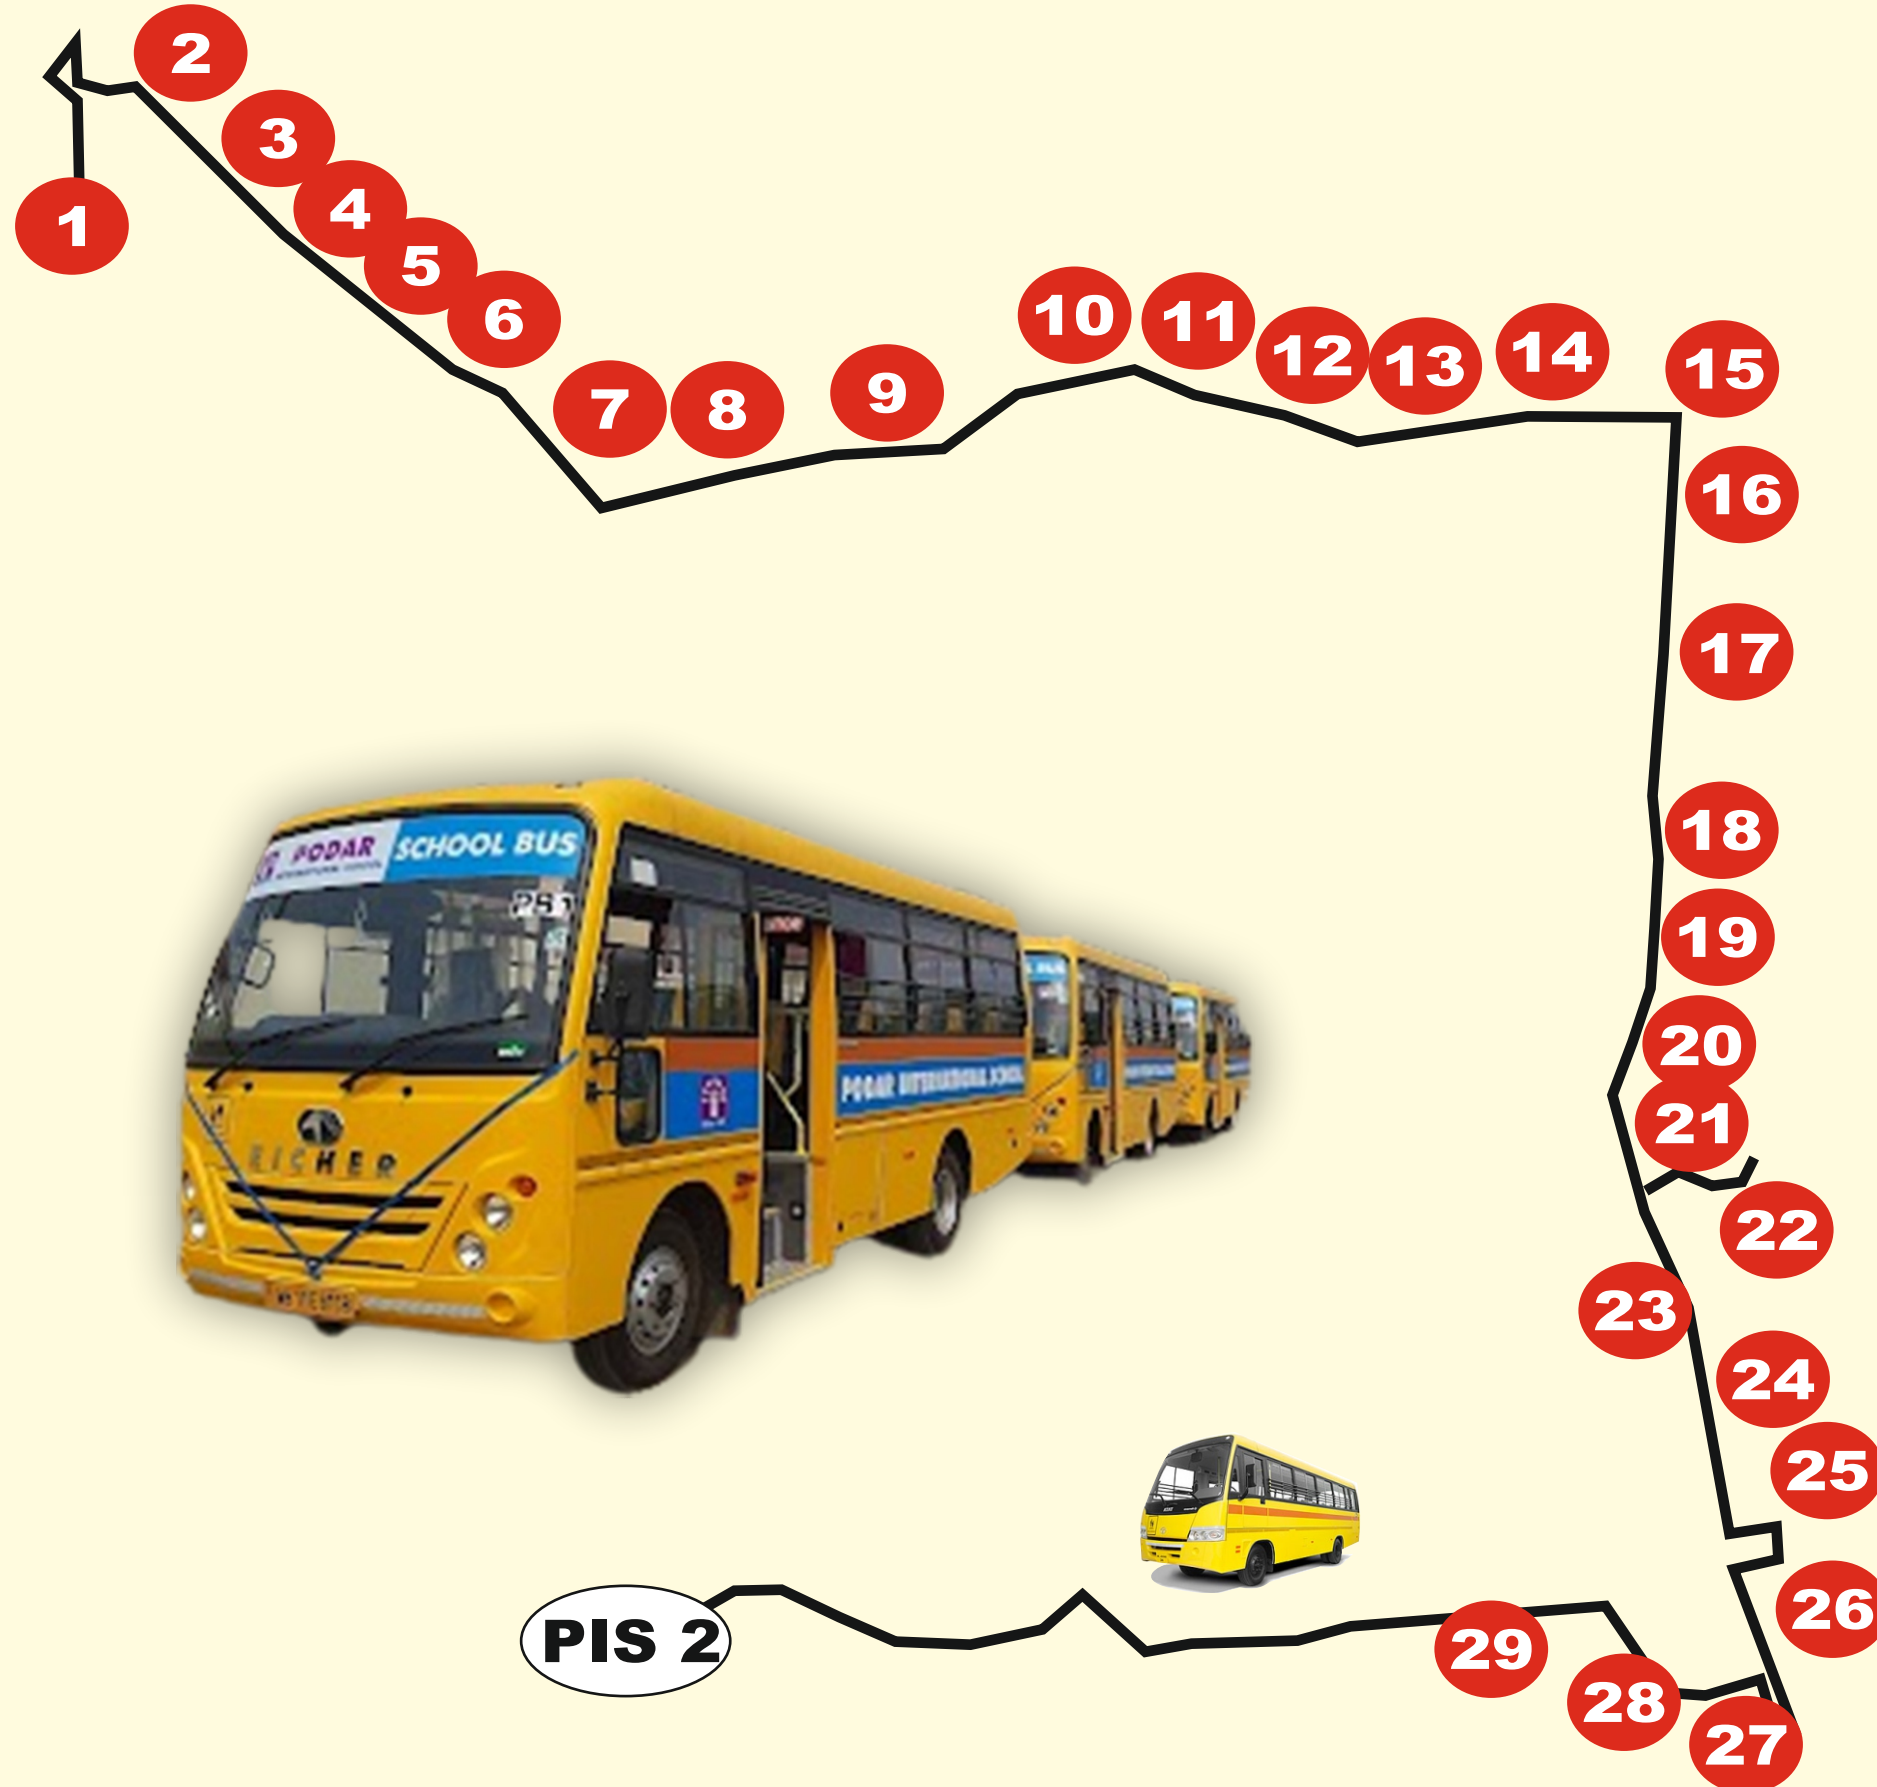

Podar International School Mysuru

2023-2024

Bus Route Map
Route No - 10
Route - KRS

1. KRS belagoal
2. Pumhouse Circle KRS
3. Hosalli
4. Kusuma chandra shekar choultry
5. Preethi green vally
6. Chamundeshwari Railway layout
7. JK tyre KRS road
8. G&S KRS
9. Ganesha tempel RBI
10. Shoping complex RBI
11. Brigade simponi Railway gate
12. Royal signal KRS
13. Vaishnavi eternity (mathuranagar)metgalli
14. Eshwari enclave near asha kirana
15. HPCL Polimar hebbal 3rd stage
16. V lead apartment hebbal
17. Police qutrase hebbal
18. H P petrol bunk back side ring road
19. Shubodhini choultry hebbal
20. Asper paramount Hebbal
21. Nippu pappu clinic
22. Annapporneshwari temple Hebbal 1st stage
23. Honda showroom
24. Subbramanya arch
25. Kemepegowda park subramanya nagar
26. Venkatadri complex subramanyya nagar
27. Leo janani apartment
28. Bharath cancer hospital
29. KNC school
30. PIS 2