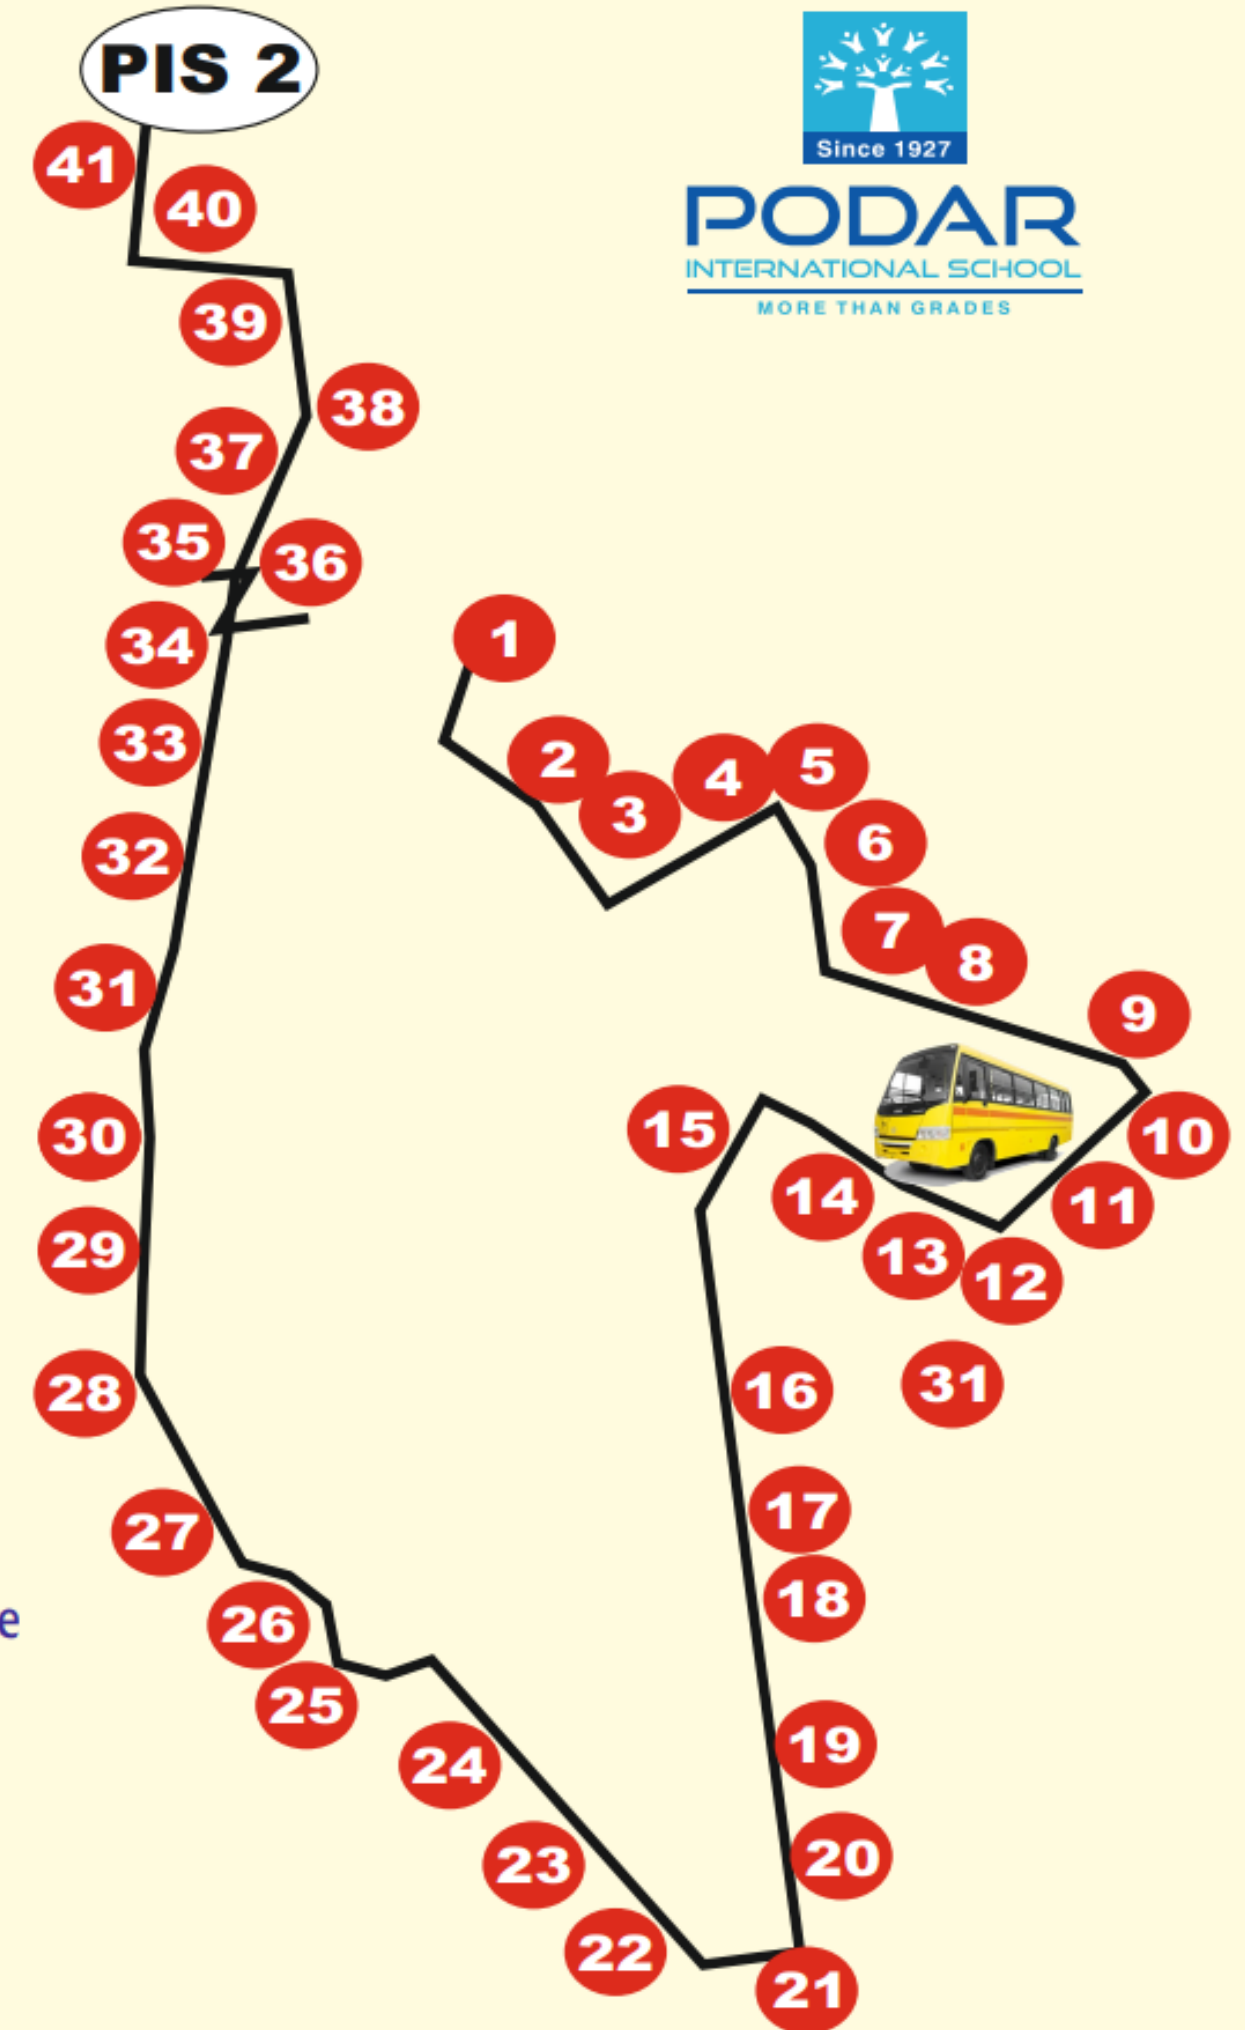

Podar International School Mysuru

2023-2024

Bus Route Map Route No - 5 Route - Nivedithnagar

1. Niveditha nagar
2. Sharadadevi nagar
3. Stone buliding (vaishnavi sweets) ganesh bhandar
4. Ganesh bhandar bus stop
5. Tharala balu school T K layout
6. Bisilu maramma temple T K layout
7. Speech and hearing signal Gangothri layout
8. J C college mainroad
9. JSS college mainroad
10. Kananna bekary near premier studio
11. . B M hospital jayalakshmipuram
12. B M habbitate mall jayalakshmipuram
13. Canara bank Jayalakshmi puram
14. Mathru mandali circle
15. Post office VV mohalla
16. Royal brigade
(near oxford scholl) vv mohalla
17. VV mohalla water tank
18. Labelz showroom K D road
19. Ragavendra temple Jayalakshmi pura
20. CFTRI quatres jayalakshmi pura
21. Chandra kala hospital
22. Fish stall viajaynagar 1st stage
23. 5th main park vijayanagar 1st stage
24. Poonam bhandar vijayanagar 1st stage
25. corporation bank vijayanagar 1st stage
26. Learners college vijayanagar 1st stage
27. Sports club vijayanagar 2nd stage
28. Sadhvidya college vijayanagar 2nd stage
29. Auto stand (st joseph school opp road)vijayanagr 2nd stage
30. Anantha geetha school
31. PIS school vijayanagr
32. Bonthiss harmony apartment
33. Snake shyam road vijayanagar 2nd stage
34. Sapient college vijayanagar 2nd stage
35. Partham tulip vijayanagar 2nd stage
36. Sugamya corner vijayanagr 2nd stage
37. Samrudhi apartment vijayanagr 2nd stage
38. Police station vijayanagr
39. S.V regency Hinkal ring road
40. Damden apartment hebbal
41. Joy ice cream hebbal
42. PIS O2