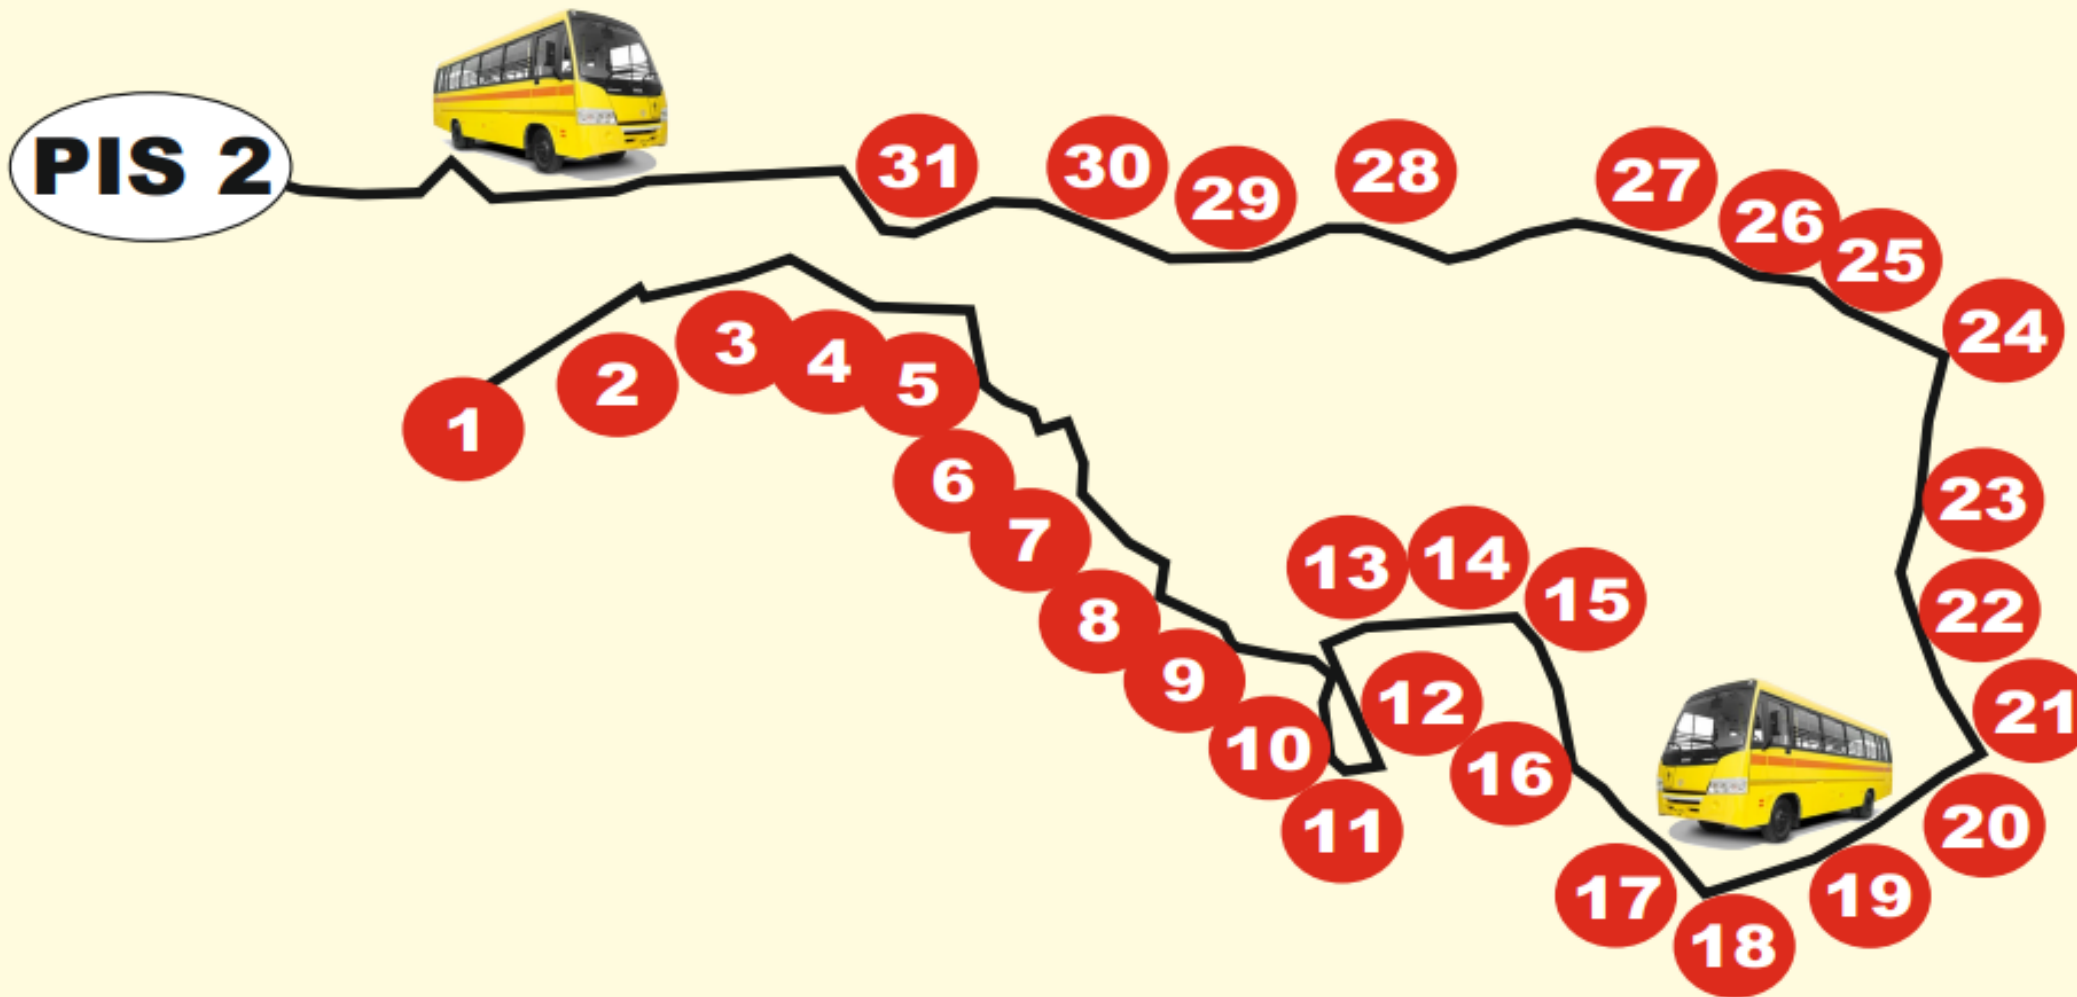

Podar International School Mysuru

2023-2024

Bus Route Map

Route No - 7

Route - Dattagalli

1. Dattgalli 3rd stage majic trees
2. Raja rajeswhari nagar suchi chickens
3. Bank employee layout
4. Basaveshwara samudaya bhavana
5. Roopa nagar Hari vidyalaya
6. People for animal roopa nagar
7. SBM layout ramachandra circle
8. Gaddige main road bogadi road
9. Bharath enclave dasan koppalu
10. Trendz whispering woods
11. Bogadi main road petrol bunk signal ring road
12. Sanklpa temple trees 4th stage vijayanagra
13. Supreem steels vijayanagar 4th stage
14. Chamundi circle mari mallapa compound vijayanagar 4th stage
15. BSNL tower 4th stage viajayanagar
16. Dhanush corner vijayanagar 4th stage
17. Bus depo vijayanagr 4th stage
18. Laxminivas SRS main road
19. Srirama acqurium SRS road
20. Yashaswini kalyana mantap hinkal road
21. Notredam school road SRS road hinkal
22. Sowpernika royal splendor apartment hinkal main road
23. Hinkal flyower ring road
24. Suzuki showroom sadvidya college road vijayanagar 2nd stage
25. PIS 01
26. Chikkamma school road
27. Swaralaya H P petroal bunk
28. Supriya hospital near hinkal
29. Siddaramayya old house
30. Hoysala circle
31. Hampi circle H P gas
32. PIS 02

Podar International School Mysuru

2023-2024

Bus Route Map
Route No - 8
Route - Rajeev Nagar

1. Rajeev nagar 2nd stage water tank
2. Fine super market Rajeev nagar 2nd stage
3. MES college udayagiri
4. KEB office udayagiri
5. PT qutares near RK palace udayagiri
6. Ashwath katte ganesha temple NR mohalla
7. Majic bake and sweet NR mohalla
8. May raj masjidh Shubash nagar
9. Crona park residency shubash nagar
10. Shubash nagar park
11. Milona bakery dandina maramma temple