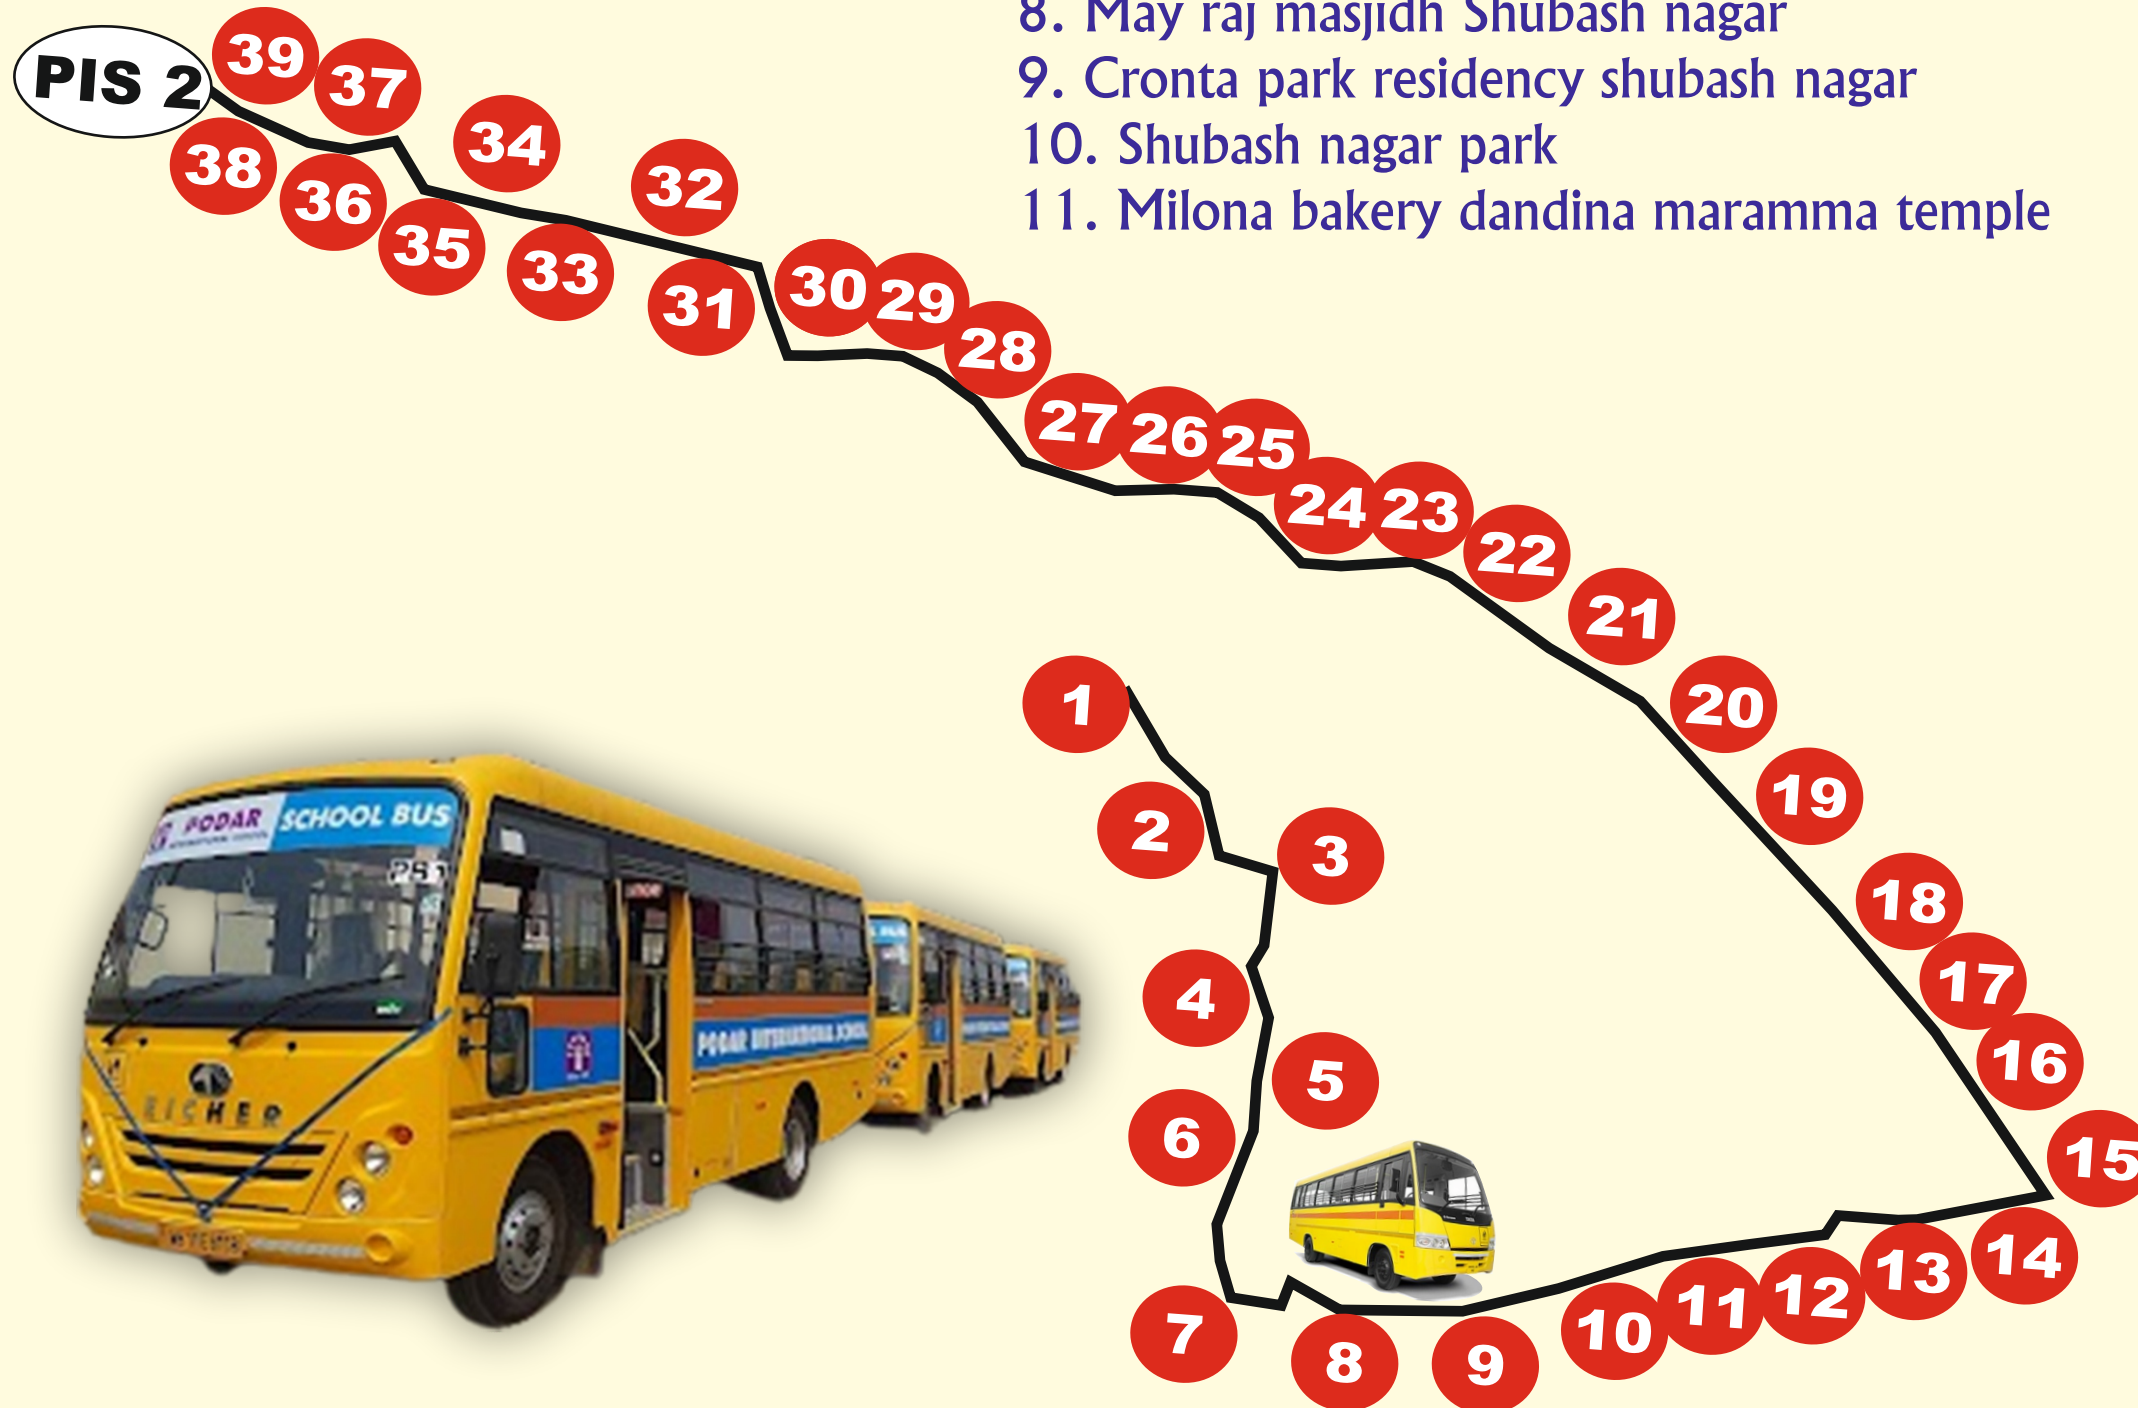

Podar International School Mysuru

2023-2024

Bus Route Map
Route No - 8
Route - Rajeev Nagar

1. Rajeev nagar 2nd stage water tank
2. Fine super market Rajeev nagar 2nd stage
3. MES college udayagiri
4. KEB office udayagiri
5. PT qutares near RK palace udayagiri
6. Ashwath katte ganesha temple NR mohalla
7. Majic bake and sweet NR mohalla
8. May raj masjidh Shubash nagar
9. Crona park residency shubash nagar
10. Shubash nagar park
11. Milona bakery dandina maramma temple

12. Siddique nagar
13. Mila kicthen SS nagar
14. Huda public school SS nagar
15. Chit chat hudco main road
16. Royal food court hudco main road
17. Srinivasa theatre opposite of bannimantap
18. Salafi masjidh bannimantap
19. Amaya bake sweet bannimantap
20. ICIC bank ATM bannimantpa C layout
21. Simarn boutique bannimantap C layout
22. Podar jumbo kids Bannimantap A layout
23. St joseph school bannimantap A layout
24. AR convention hall near farooqia college
25. Farooqia dental college
26. Sanklpa central park yadavagiri
27. Gurudwara backside
28. Gurudwara backside 5th cross
29. Brundavana Bus stop 5th cross
30. Brundavana Ganesha tempel
31. Madhuvana apartment
32. SBI bank
33. Sowmya medical mettgalli
34. Metgalli post office
35. Sanjeevini circle
36. Basavana gudi circle
37. Shiva hot chips basavana gudi park
38. Helath care hebbal parijatha road
39. KNC school
40. PIS O2